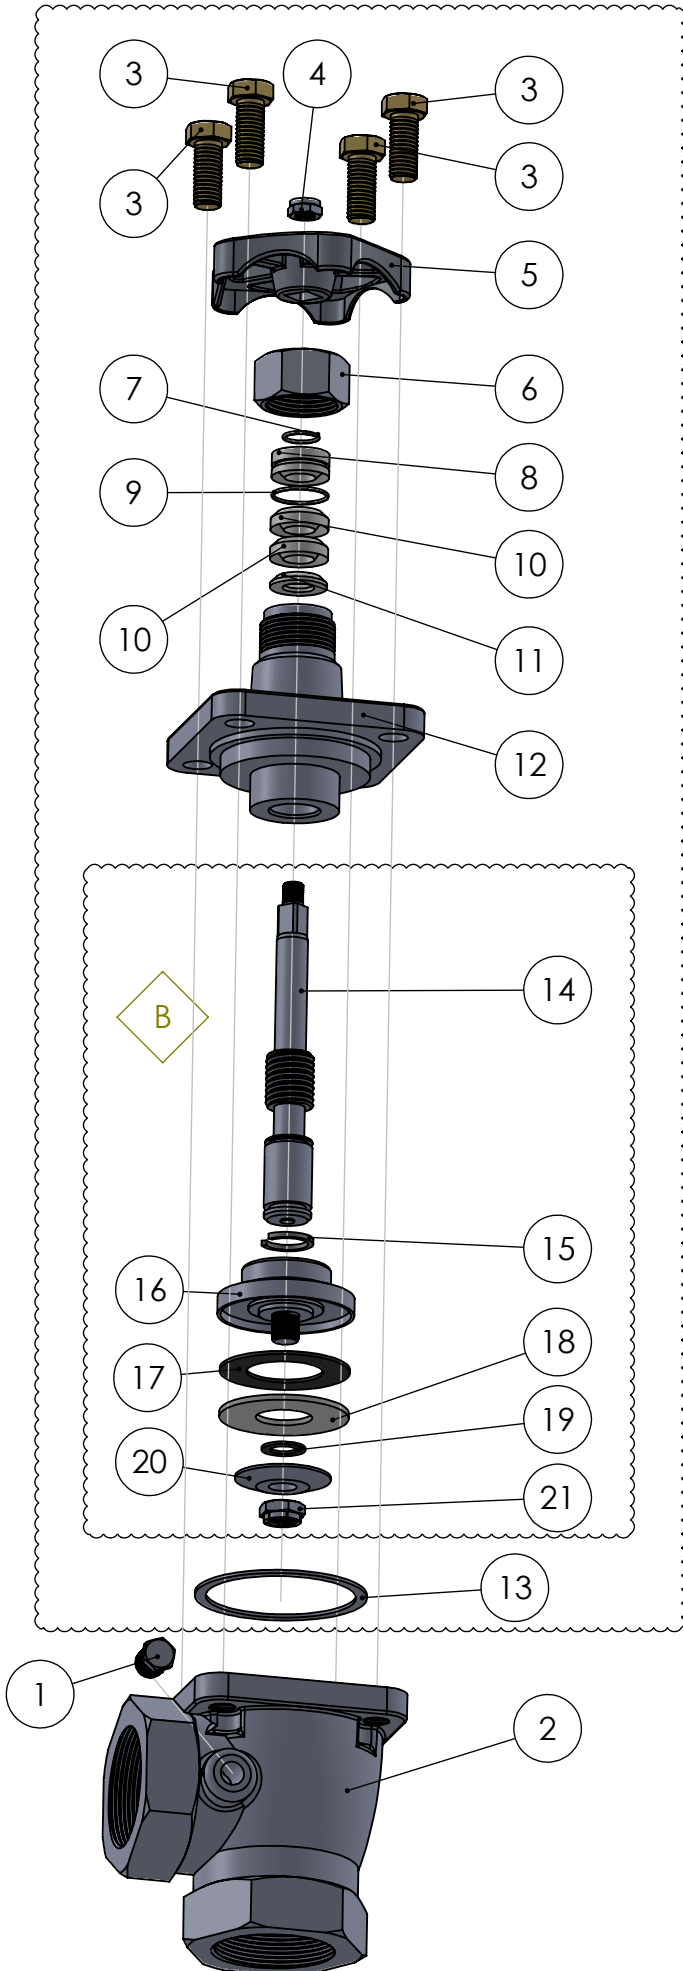

A-2600

Continental NH3 Products

ITEM NO.	PART NUMBER	QTY.	Individually Available
Repair Kit	A-26-RK, * = Included		Yes
A	26-786	1	Yes
1	A-1135	1	Yes
2	2600	1	No
A - 26-786			
3	26-5013-125	4	Yes
4	26-3824	1	Yes
5	26-03	1	Yes
6	26-11	1	No
7	26-72-F *	1	No
8	26-30 *	1	No
9	26-73-F *	1	No
10	26-62-F *	2	No
11	26-31 *	1	No
12	26-04	1	No
B	26-5412-CA	1	Yes
13	26-80 *	1	No
B - 26-5412-CA			
14	26-54	1	No
15	26-91-B	1	No
16	26-12-BX	1	No
17	26-70 *	1	No
18	26-60 *	1	No
19	26-102 *	1	No
20	26-13	1	No
21	26-5020	1	No