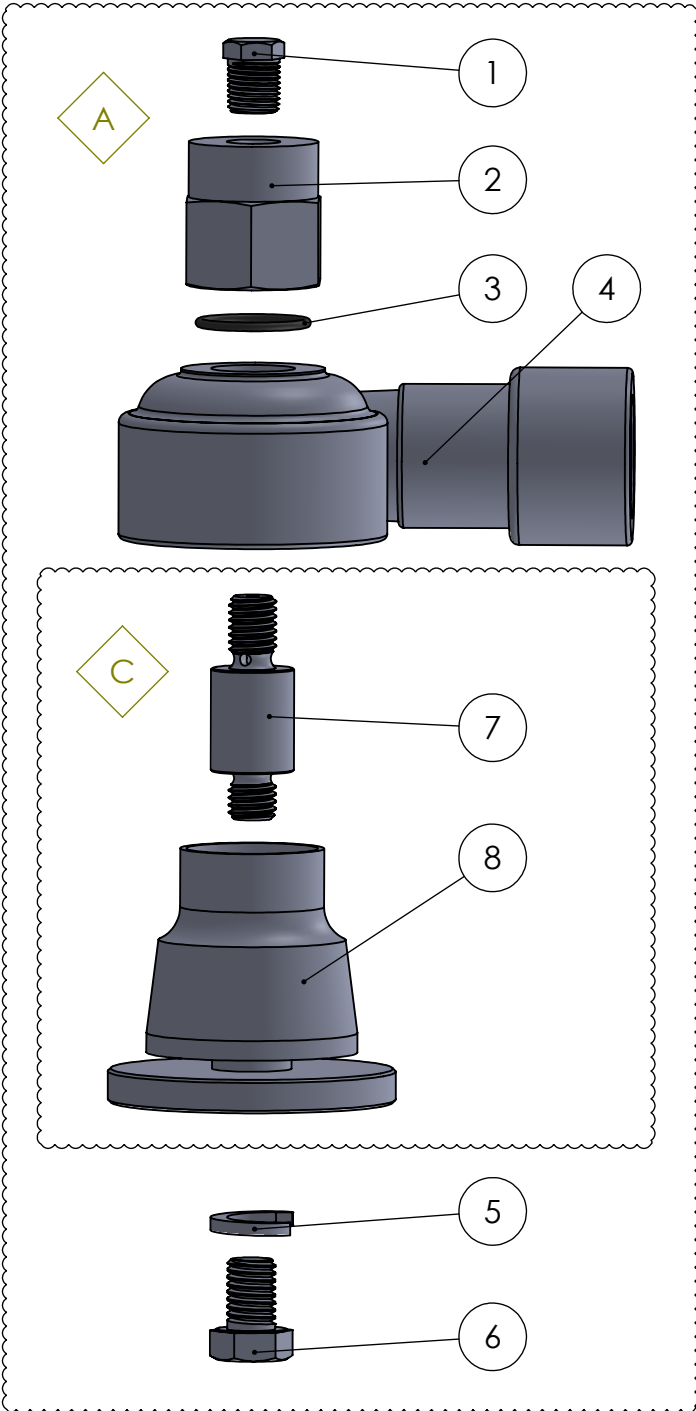

# A-MVD-16A201

Continental NH3 Products

ITEM NO.	PART NUMBER	QTY.	Individually Available
Repair Kit	A-MVD-RK, * = Included		Yes
<b>A</b>	A-MVD	1	Yes
<b>B</b>	MVD-R-16A201	1	Yes
<b>A - A-MVD</b>			
1	A-1135	1	Yes
2	MVD-7	1	Yes
3	MVD-8121 *	1	Yes
4	MVD-01-L-B	1	Yes
5	6005-5	1	Yes
6	6006-07	1	Yes
<b>C</b>	MVD-2	1	Yes
<b>B - MVD-R-16A201</b>			
9	6132-201	16	Yes
10	MVD-8144 *	1	Yes
11	MVD-8142 *	1	Yes
12	RING-WHEAT	1	Yes
<b>C - MVD-2</b>			
7	MVD-6	1	Yes
8	MVD-2-B	1	Yes