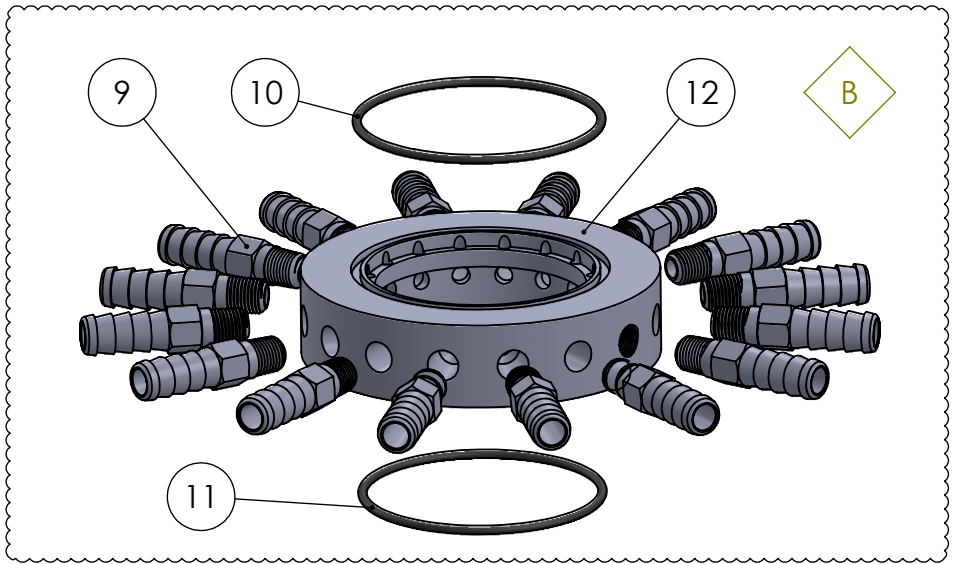

# A-MVD-16A201

Continental NH3 Products

ITEM NO.	PART NUMBER	QTY.	Individually Available
Repair Kit	A-MVD-RK, * = Included		Yes
<b>A</b>	A-MVD	1	Yes
<b>B</b>	MVD-R-16A201	1	Yes
<b>A - A-MVD</b>			
1	A-1135	1	Yes
2	MVD-7	1	Yes
3	MVD-8121 *	1	Yes
4	MVD-01-L-B	1	Yes
5	6005-5	1	Yes
6	6006-07	1	Yes
<b>C</b>	MVD-2	1	Yes
<b>B - MVD-R-16A201</b>			
9	6132-201	16	Yes
10	MVD-8144 *	1	Yes
11	MVD-8142 *	1	Yes
12	RING-WHEAT	1	Yes
<b>C - MVD-2</b>			
7	MVD-6	1	Yes
8	MVD-2-B	1	Yes