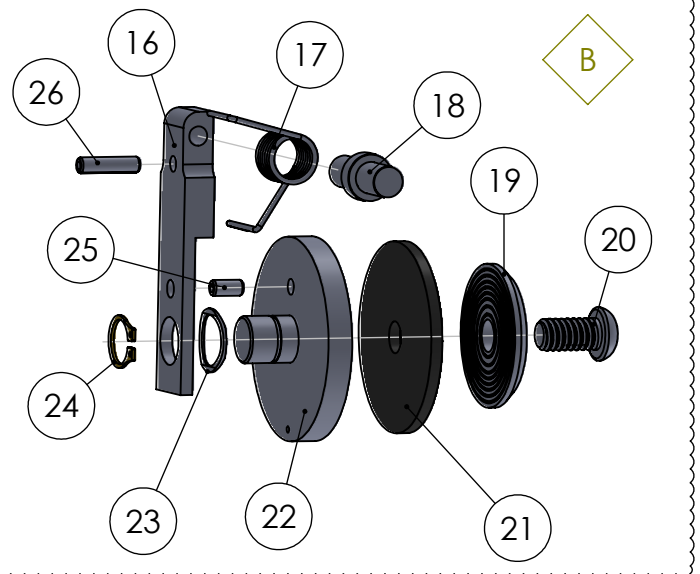

# A-SWV-2

Continental NH3 Products

Note: Some of the Rebuild and Repair Kit is shown on A-SWV-1

ITEM NO.	PART NUMBER	QTY.	Individually Available	A - SUB-SWV-11			
				9	SWV-HO43SS *	1	No
Repair Kit	A-SWV125150-RK, ° = Included		Yes	10	SWV-11	1	No
Rebuild Kit	A-SWV125150-RBK, * = Included		Yes	11	SWV-LC038E05S *	1	No
1	SWV-02	1	No	12	SWV-28 *	1	No
2	SWV-13 *	1	No	13	SWV-33 *	1	No
A	SUB-SWV-11	1	Yes	14	SWV-10	1	No
B	Spring Assembly	1	No	15	SWV-11A *	1	No
C	A-SWV-BODY-01-XA-1.25	1	Yes	B - Spring Assembly			
C - A-SWV-BODY-01-XA-1.5				16	SWV-05-XL	1	No
3	SWV-BODY-01 - XA-1.25	1	No	17	SWV-10-RH	1	No
4	SWV-12	1	No	18	SWV-09	1	No
5	SWV-17	1	Yes	19	SWV-34	1	Yes
6	SWV-08	1	No	20	JJ2L-2520-50	1	Yes
7	A-411	1	Yes	21	SWV-07 *	1	Yes
8	A-1135	1	Yes	22	SWV-04	1	No
				23	SWV-351520140511	1	No
				24	SWV-37	1	No
				25	SWV-15	1	No
				26	01-94F	1	No