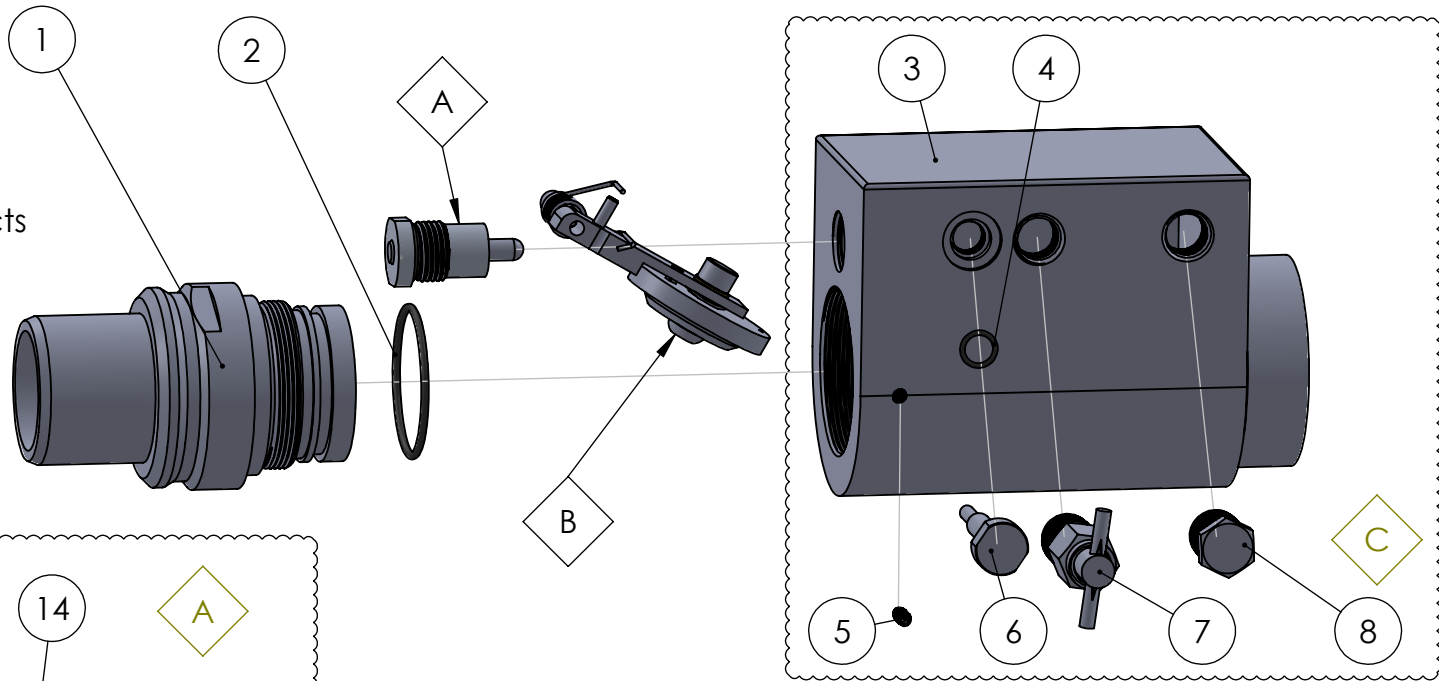

# A-SWV-2

Continental NH3 Products

Note: Some of the Rebuild and Repair Kit is shown on A-SWV-1

ITEM NO.	PART NUMBER	QTY.	Individually Available	A - SUB-SWV-11			
				9	SWV-HO43SS *	1	No
Repair Kit	A-SWV125150-RK, ° = Included		Yes	10	SWV-11	1	No
Rebuild Kit	A-SWV125150-RBK, * = Included		Yes	11	SWV-LC038E05S *	1	No
1	SWV-02	1	No	12	SWV-28 *	1	No
2	SWV-13 *	1	No	13	SWV-33 *	1	No
A	SUB-SWV-11	1	Yes	14	SWV-10	1	No
B	Spring Assembly	1	No	15	SWV-11A *	1	No
C	A-SWV-BODY-01-XA-1.25	1	Yes	B - Spring Assembly			
C - A-SWV-BODY-01-XA-1.5				16	SWV-05-XL	1	No
3	SWV-BODY-01 - XA-1.25	1	No	17	SWV-10-RH	1	No
4	SWV-12	1	No	18	SWV-09	1	No
5	SWV-17	1	Yes	19	SWV-34	1	Yes
6	SWV-08	1	No	20	JJ2L-2520-50	1	Yes
7	A-411	1	Yes	21	SWV-07 *	1	Yes
8	A-1135	1	Yes	22	SWV-04	1	No
				23	SWV-351520140511	1	No
				24	SWV-37	1	No
				25	SWV-15	1	No
				26	01-94F	1	No