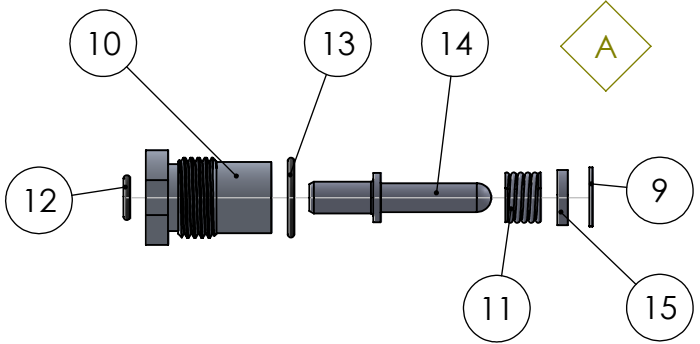

# A-SWV-2

Continental NH3 Products

Note: Some of the Rebuild and Repair Kit is shown on A-SWV-1

ITEM NO.	PART NUMBER	QTY.	Individually Available	A - SUB-SWV-11			
				9	SWV-HO43SS *	1	No
Repair Kit	A-SWV125150-RK, ° = Included		Yes	10	SWV-11	1	No
Rebuild Kit	A-SWV125150-RBK, * = Included		Yes	11	SWV-LC038E05S *	1	No
1	SWV-02	1	No	12	SWV-28 *	1	No
2	SWV-13 *	1	No	13	SWV-33 *	1	No
A	SUB-SWV-11	1	Yes	14	SWV-10	1	No
B	Spring Assembly	1	No	15	SWV-11A *	1	No
C	A-SWV-BODY-01-XA-1.25	1	Yes	B - Spring Assembly			
C - A-SWV-BODY-01-XA-1.5				16	SWV-05-XL	1	No
3	SWV-BODY-01 - XA-1.25	1	No	17	SWV-10-RH	1	No
4	SWV-12	1	No	18	SWV-09	1	No
5	SWV-17	1	Yes	19	SWV-34	1	Yes
6	SWV-08	1	No	20	JJ2L-2520-50	1	Yes
7	A-411	1	Yes	21	SWV-07 *	1	Yes
8	A-1135	1	Yes	22	SWV-04	1	No
				23	SWV-351520140511	1	No
				24	SWV-37	1	No
				25	SWV-15	1	No
				26	01-94F	1	No