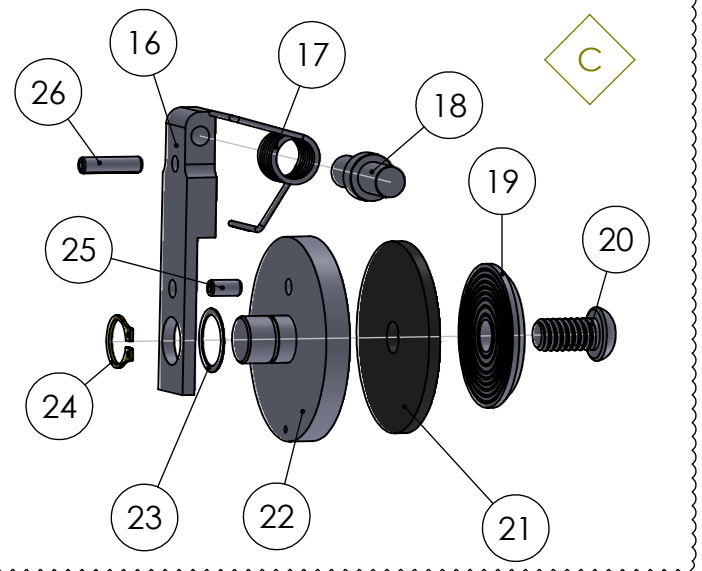

B-SWV-150-G MALE

Continental NH3 Products

ITEM NO.	PART NUMBER	QTY.	Individually Available
1	A-1135	1	Yes
2	A-411	1	Yes
B	SUB-SWV-11	1	Yes
3	SWV-12	1	Yes
4	SWV-02	1	Yes
A	A-SWV-BODY - 01-XA-1.5	1	Yes
A - A-SWV-BODY-01-XA-1.5			
5	SWV-BODY -01-XA-1.5	1	No
6	SWV-08	1	No
7	SWV-17	1	Yes
8	SWV-12	1	No
C	SUB-SWV-05-XL	1	No
B - SUB-SWV-11			
9	SWV-HO43SS	1	No
10	SWV-11	1	No
11	SWV-LC038E05S	1	No
12	SWV-28	1	No
13	SWV-33	1	No
14	SWV-10	1	No
15	SWV-11A	1	No

C - SUB-SWV-05-XL			
16	SWV-05-XL	1	No
17	SWV-10-RH	1	No
18	SWV-09	1	No
19	SWV-34	1	Yes
20	JJ2L-2520-50	1	Yes
21	SWV-07	1	Yes
22	SWV-04	1	No
23	SWV - 351520140511	1	No
24	SWV-SH37	1	No
25	SWV-15	1	No
26	01-94F	1	No