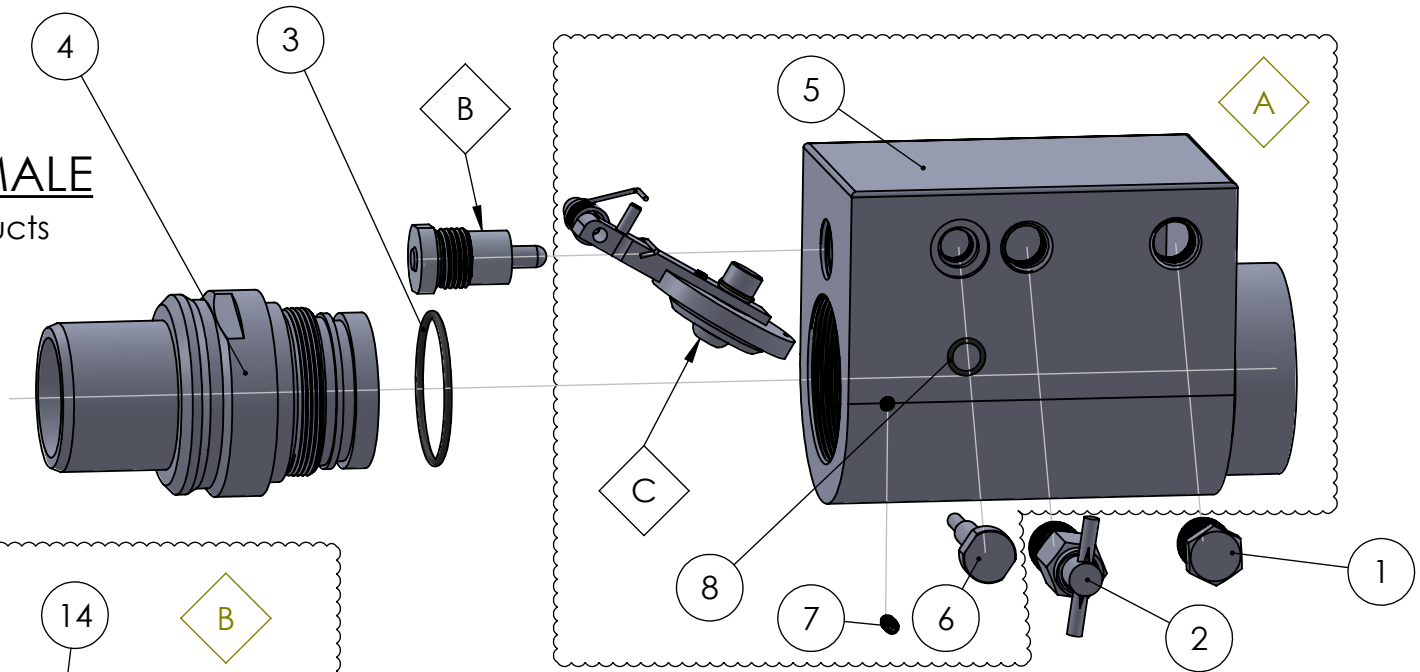

B-SWV-150-G MALE

Continental NH3 Products

ITEM NO.	PART NUMBER	QTY.	Individually Available
1	A-1135	1	Yes
2	A-411	1	Yes
B	SUB-SWV-11	1	Yes
3	SWV-12	1	Yes
4	SWV-02	1	Yes
A	A-SWV-BODY - 01-XA-1.5	1	Yes
A - A-SWV-BODY-01-XA-1.5			
5	SWV-BODY -01-XA-1.5	1	No
6	SWV-08	1	No
7	SWV-17	1	Yes
8	SWV-12	1	No
C	SUB-SWV-05-XL	1	No
B - SUB-SWV-11			
9	SWV-HO43SS	1	No
10	SWV-11	1	No
11	SWV-LC038E05S	1	No
12	SWV-28	1	No
13	SWV-33	1	No
14	SWV-10	1	No
15	SWV-11A	1	No

C - SUB-SWV-05-XL			
16	SWV-05-XL	1	No
17	SWV-10-RH	1	No
18	SWV-09	1	No
19	SWV-34	1	Yes
20	JJ2L-2520-50	1	Yes
21	SWV-07	1	Yes
22	SWV-04	1	No
23	SWV - 351520140511	1	No
24	SWV-SH37	1	No
25	SWV-15	1	No
26	01-94F	1	No