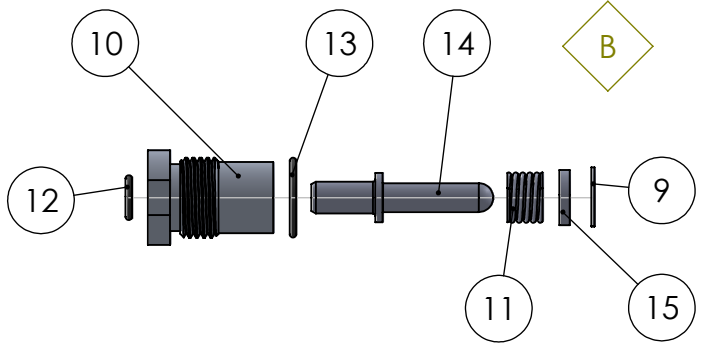

B-SWV-150-G MALE

Continental NH3 Products

ITEM NO.	PART NUMBER	QTY.	Individually Available
1	A-1135	1	Yes
2	A-411	1	Yes
B	SUB-SWV-11	1	Yes
3	SWV-12	1	Yes
4	SWV-02	1	Yes
A	A-SWV-BODY - 01-XA-1.5	1	Yes
A - A-SWV-BODY-01-XA-1.5			
5	SWV-BODY -01-XA-1.5	1	No
6	SWV-08	1	No
7	SWV-17	1	Yes
8	SWV-12	1	No
C	SUB-SWV-05-XL	1	No
B - SUB-SWV-11			
9	SWV-HO43SS	1	No
10	SWV-11	1	No
11	SWV-LC038E05S	1	No
12	SWV-28	1	No
13	SWV-33	1	No
14	SWV-10	1	No
15	SWV-11A	1	No

C - SUB-SWV-05-XL			
16	SWV-05-XL	1	No
17	SWV-10-RH	1	No
18	SWV-09	1	No
19	SWV-34	1	Yes
20	JJ2L-2520-50	1	Yes
21	SWV-07	1	Yes
22	SWV-04	1	No
23	SWV - 351520140511	1	No
24	SWV-SH37	1	No
25	SWV-15	1	No
26	01-94F	1	No