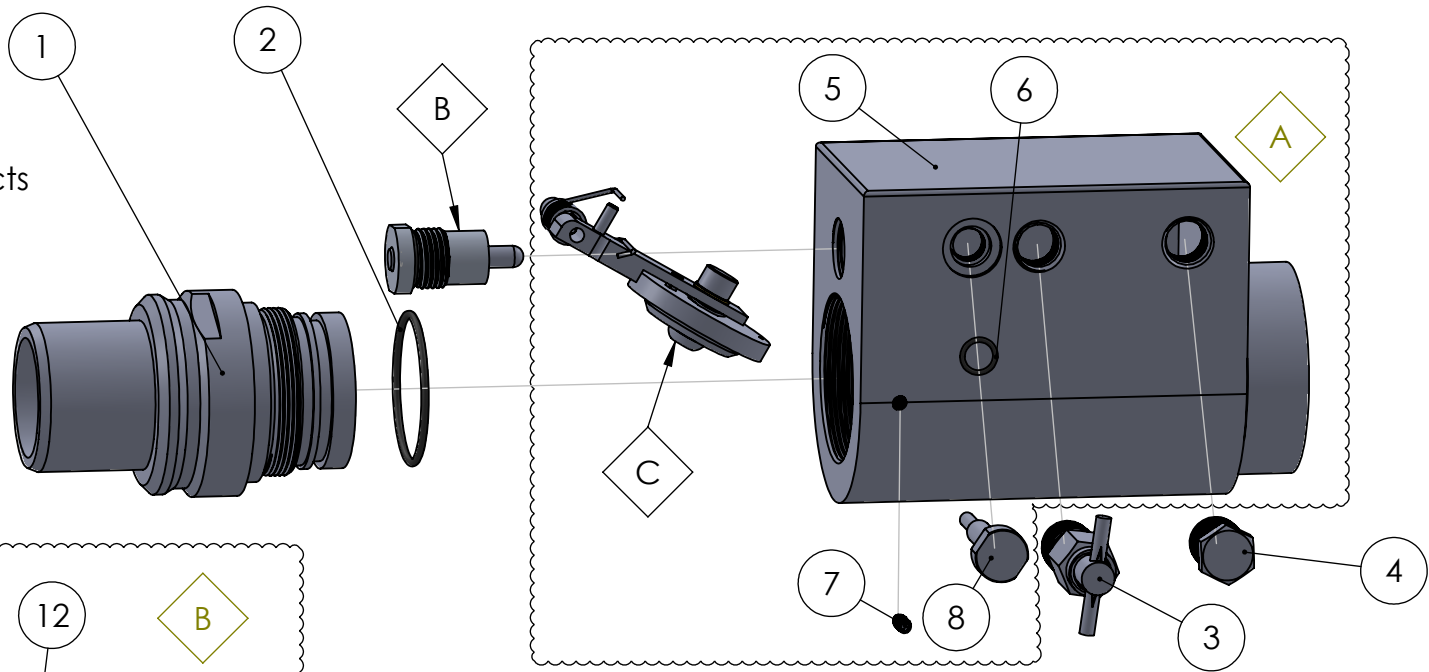

B-SWV-2

Continental NH3 Products

Note: Some Items in the Rebuild and Repair Kits are shown on B-SWV-1

ITEM NO.	PART NUMBER	QTY.	Individually Available	B - SUB-SWV-11			
				9	SWV-28 *	1	No
Repair Kit	A-SWV125150-RK, ° = Included		Yes	10	SWV-11	1	No
Rebuild Kit	A-SWV125150-RBK, * = Included		Yes	11	SWV-33 *	1	No
				12	SWV-10	1	No
1	SWV-02	1	Yes	13	SWV-LC038E05S *	1	No
2	SWV-13 *	1	Yes	14	SWV-11A *	1	No
B	SUB-SWV-11	1	Yes	15	SWV-HO43SS *	1	No
A	A-SWV-BODY - 01-XA-1.25	1	Yes	C - Swing Assembly			
3	A-411	1	Yes	16	SWV-05-XL	1	No
4	A-1135	1	Yes	17	SWV-10-RH	1	No
A - A-SWV-BODY-01-XA-1.25				18	SWV-09	1	No
5	SWV-BODY -01-XA-1.25	1	No	19	SWV-34	1	Yes
6	SWV-12	1	No	20	JJ2L-2520-50	1	Yes
7	SWV-17	1	Yes	21	SWV-07 *	1	Yes
8	SWV-08	1	No	22	SWV-04	1	No
C	Swing Assembly	1	No	23	SWV - 351520140511	1	No
				24	SWV-SH-37	1	No
				25	SWV-15	1	No
				26	01-94F	1	No