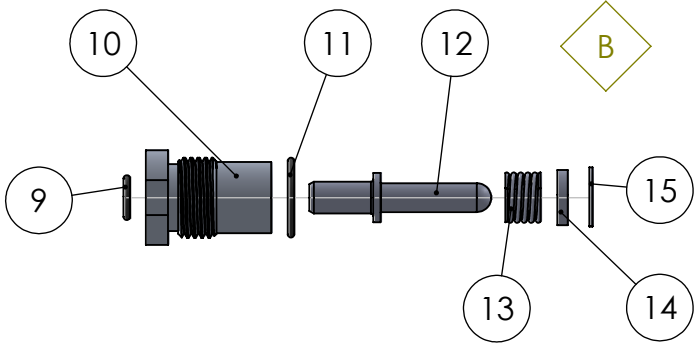

B-SWV-2

Continental NH3 Products

Note: Some Items in the Rebuild and Repair Kits are shown on B-SWV-1

ITEM NO.	PART NUMBER	QTY.	Individually Available	B - SUB-SWV-11			
				9	SWV-28 *	1	No
Repair Kit	A-SWV125150-RK, ° = Included		Yes	10	SWV-11	1	No
Rebuild Kit	A-SWV125150-RBK, * = Included		Yes	11	SWV-33 *	1	No
				12	SWV-10	1	No
1	SWV-02	1	Yes	13	SWV-LC038E05S *	1	No
2	SWV-13 *	1	Yes	14	SWV-11A *	1	No
B	SUB-SWV-11	1	Yes	15	SWV-HO43SS *	1	No
A	A-SWV-BODY - 01-XA-1.25	1	Yes	C - Swing Assembly			
3	A-411	1	Yes	16	SWV-05-XL	1	No
4	A-1135	1	Yes	17	SWV-10-RH	1	No
A - A-SWV-BODY-01-XA-1.25				18	SWV-09	1	No
5	SWV-BODY -01-XA-1.25	1	No	19	SWV-34	1	Yes
6	SWV-12	1	No	20	JJ2L-2520-50	1	Yes
7	SWV-17	1	Yes	21	SWV-07 *	1	Yes
8	SWV-08	1	No	22	SWV-04	1	No
C	Swing Assembly	1	No	23	SWV - 351520140511	1	No
				24	SWV-SH-37	1	No
				25	SWV-15	1	No
				26	01-94F	1	No