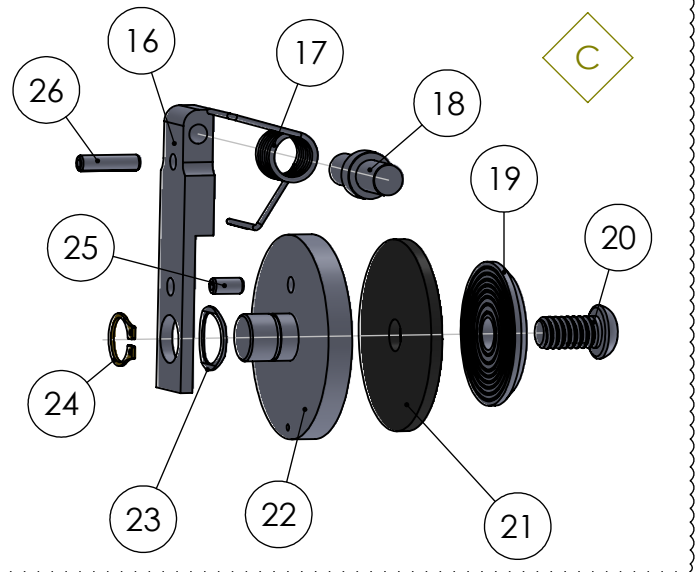

B-SWV-2

Continental NH3 Products

Note: Some Items in the Rebuild and Repair Kits are shown on B-SWV-1

ITEM NO.	PART NUMBER	QTY.	Individually Available	B - SUB-SWV-11			
				9	SWV-28 *	1	No
Repair Kit	A-SWV125150-RK, ° = Included		Yes	10	SWV-11	1	No
Rebuild Kit	A-SWV125150-RBK, * = Included		Yes	11	SWV-33 *	1	No
				12	SWV-10	1	No
1	SWV-02	1	Yes	13	SWV-LC038E05S *	1	No
2	SWV-13 *	1	Yes	14	SWV-11A *	1	No
B	SUB-SWV-11	1	Yes	15	SWV-HO43SS *	1	No
A	A-SWV-BODY - 01-XA-1.25	1	Yes	C - Swing Assembly			
3	A-411	1	Yes	16	SWV-05-XL	1	No
4	A-1135	1	Yes	17	SWV-10-RH	1	No
A - A-SWV-BODY-01-XA-1.25				18	SWV-09	1	No
5	SWV-BODY -01-XA-1.25	1	No	19	SWV-34	1	Yes
6	SWV-12	1	No	20	JJ2L-2520-50	1	Yes
7	SWV-17	1	Yes	21	SWV-07 *	1	Yes
8	SWV-08	1	No	22	SWV-04	1	No
C	Swing Assembly	1	No	23	SWV - 351520140511	1	No
				24	SWV-SH-37	1	No
				25	SWV-15	1	No
				26	01-94F	1	No