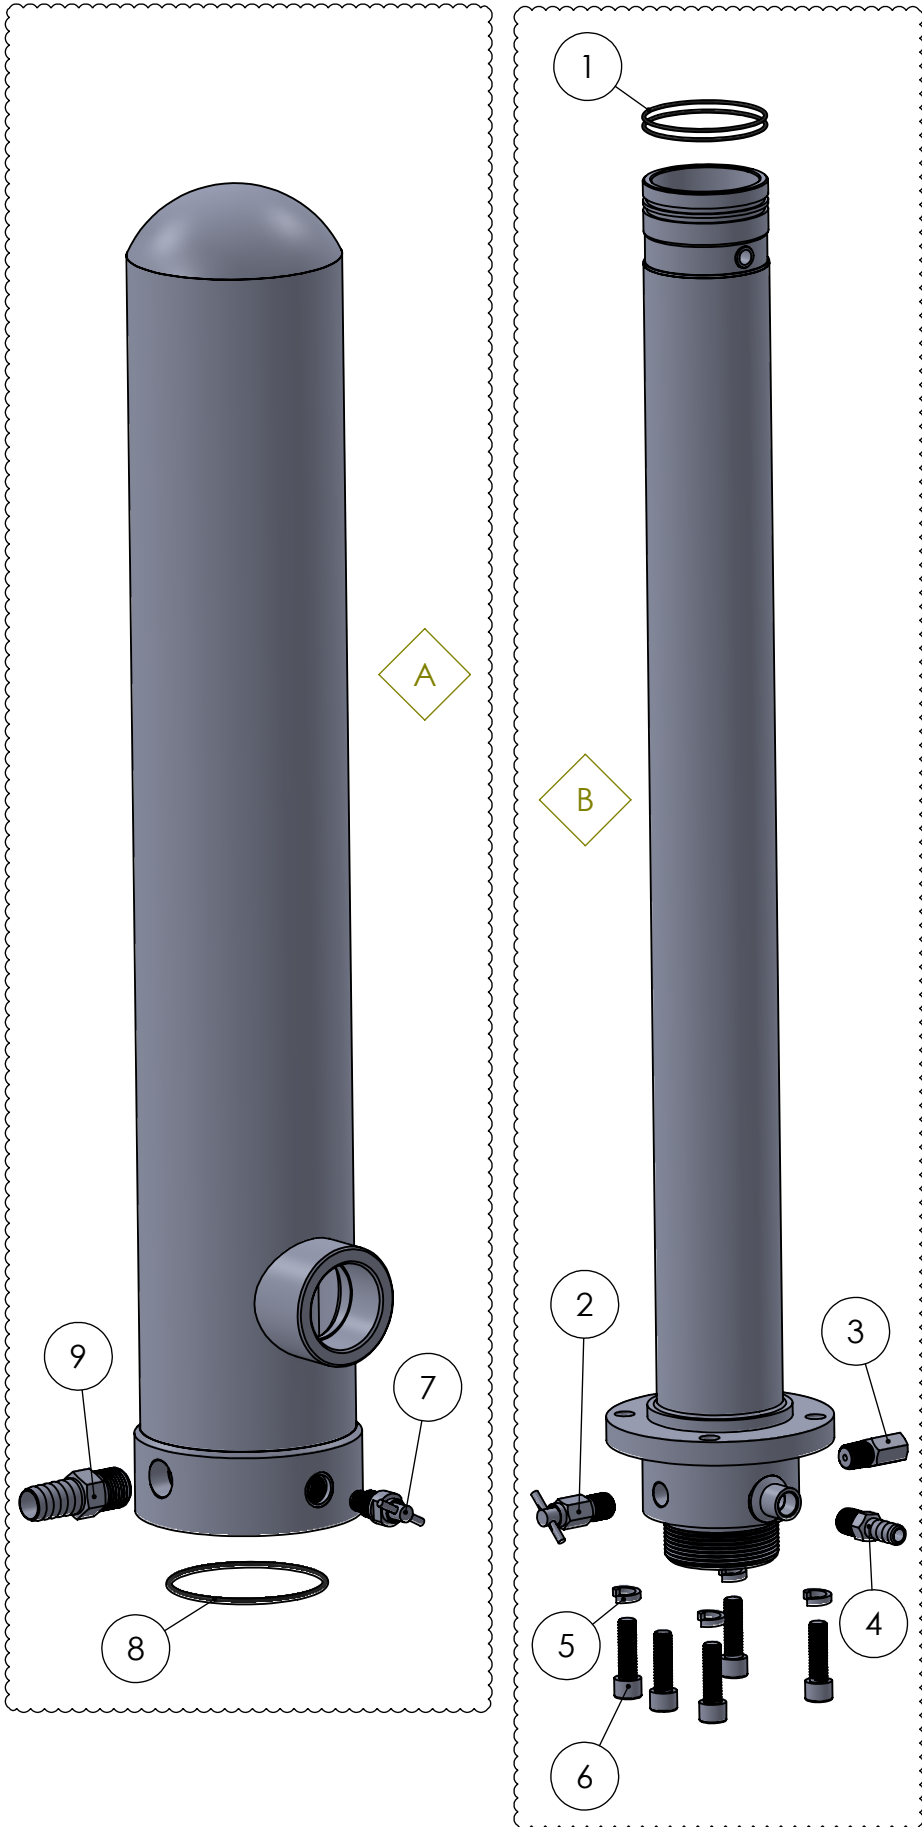

SF-3000-2

Continental NH3 Products

ITEM NO.	PART NUMBER	QTY.	Individually Available
Repair Kit	A-SF-RK, * = Included		Yes
A	A-SF-1	1	Yes
B	A-SF-2	1	Yes
B - A-SF-2			
1	EQ-8143 *	2	Yes
2	A-411	1	Yes
3	A-400	1	Yes
4	A-1132-SP	1	Yes
5	09-87	4	Yes
6	09-375-125	5	Yes
A - A-SF-1			
7	A-411-SF 2016 to current A-411-SF-O 2015 and older	1	Yes
	SF-411-111 *	1	No
	SF-411-011 *	1	No
	SF-411-012 *	1	No
8	SF-B235 *	1	Yes
9	75510	1	Yes