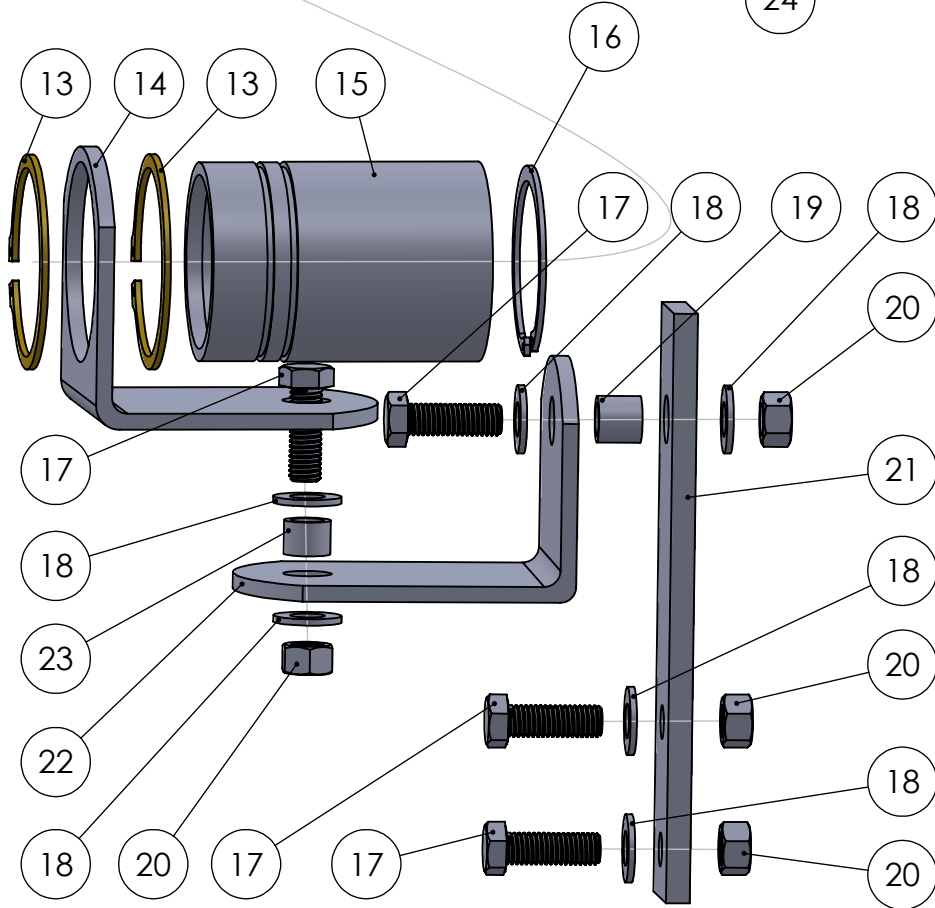

## **A-HFC-1**

Continental NH3 Products

ITEM NO.	PART NUMBER	QTY.	Individually Available
Repair Kit	A-HFC-RK, * = Included		Yes
1	HFC-42X3 *	2	No
2	HFC-1	1	No
3	HFC-4	1	YES
4	HFC-CVS	1	YES
5	HFC-8	1	YES
6	RSS-LG-RING	1	YES
7	HFC-3	1	No
8	HFC-DSRR	2	No
9	HFC-5	2	No
10	HFC-180	1	No
11	HFC-SRW	2	No
12	HFC-90	1	No
13	HFC-ERR	2	No
14	HFC-B1	1	No
15	HFC-6	1	No
16	HFC-IRR	1	No
17	HFC-BB	4	No
18	HFC-BW	6	No
19	HFC-XLBB	1	No
20	HFC-BN	4	No
21	HFC-B3	1	No
22	HFC-B2	1	No
23	HFC-LBB	1	No
24	A-411	1	Yes