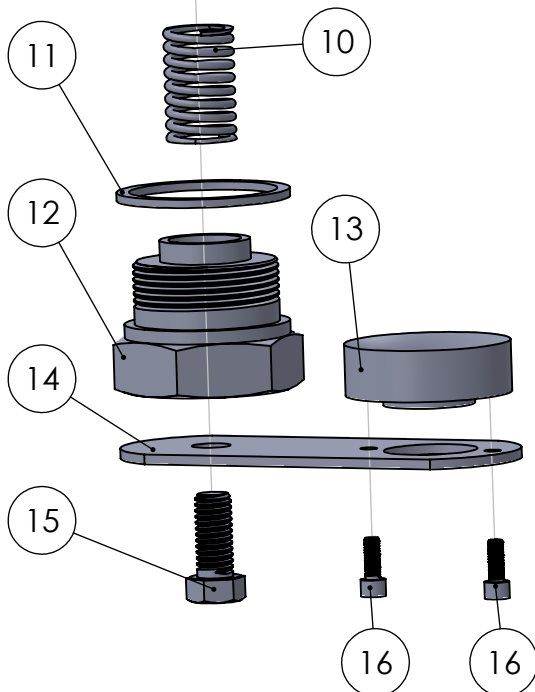

A-JJ-2-V

Continental NH3 Products

ITEM NO.	PART NUMBER	QTY.	Individually Available
Repair Kit	A-JJ2V-RK, * = Included		Yes
A	JJ2V-STEM-ASS	1	Yes
1	JJ2V-01	1	Yes
2	JJ2V-403	1	Yes
3	197-700	1	Yes
4	09-613 and 09-8114 *	1	Yes
5	JJ2V-120 *	1	Yes
6	JJ2V-404	1	Yes
7	JJ2V-702	1	Yes
8	JJ-900		Yes
9	JJ2V-3816-38	1	Yes
10	JJ2V-LC00K05S	1	Yes
11	24-80-X *	1	Yes
12	JJ2V-100	1	Yes
13	JJ1-203	1	Yes
14	JJ2V-703	1	Yes
15	JJ2V-4314-100	1	Yes
16	JJ2V-1032-50	2	Yes
A - JJ2V-STEM-ASS			
17	JJ2V-101	1	No
18	JJ2V-401	1	No
19	JJ2V-103	1	No
20	JJ2V-123 *	1	No
21	JJ2V-106	1	No
22	JJ2V-600 *	1	No
23	JJ2V-102	1	No
24	JJ2V-104	1	No