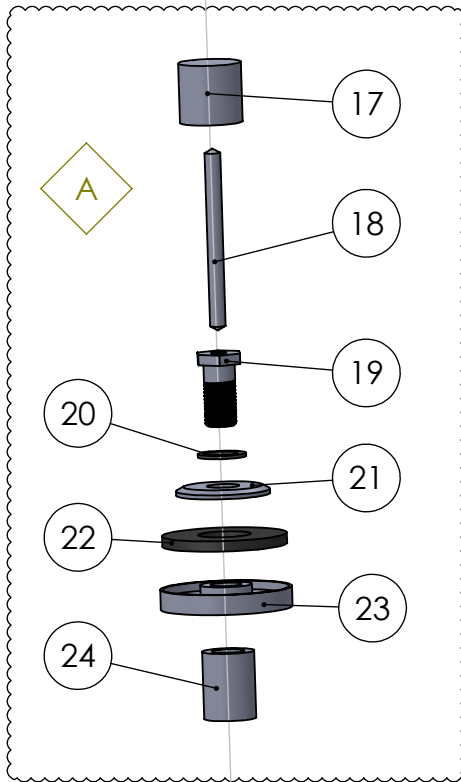

A-JJ-2-V

Continental NH3 Products

ITEM NO.	PART NUMBER	QTY.	Individually Available
Repair Kit	A-JJ2V-RK, * = Included		Yes
A	JJ2V-STEM-ASS	1	Yes
1	JJ2V-01	1	Yes
2	JJ2V-403	1	Yes
3	197-700	1	Yes
4	09-613 and 09-8114 *	1	Yes
5	JJ2V-120 *	1	Yes
6	JJ2V-404	1	Yes
7	JJ2V-702	1	Yes
8	JJ-900		Yes
9	JJ2V-3816-38	1	Yes
10	JJ2V-LC00K05S	1	Yes
11	24-80-X *	1	Yes
12	JJ2V-100	1	Yes
13	JJ1-203	1	Yes
14	JJ2V-703	1	Yes
15	JJ2V-4314-100	1	Yes
16	JJ2V-1032-50	2	Yes
A - JJ2V-STEM-ASS			
17	JJ2V-101	1	No
18	JJ2V-401	1	No
19	JJ2V-103	1	No
20	JJ2V-123 *	1	No
21	JJ2V-106	1	No
22	JJ2V-600 *	1	No
23	JJ2V-102	1	No
24	JJ2V-104	1	No