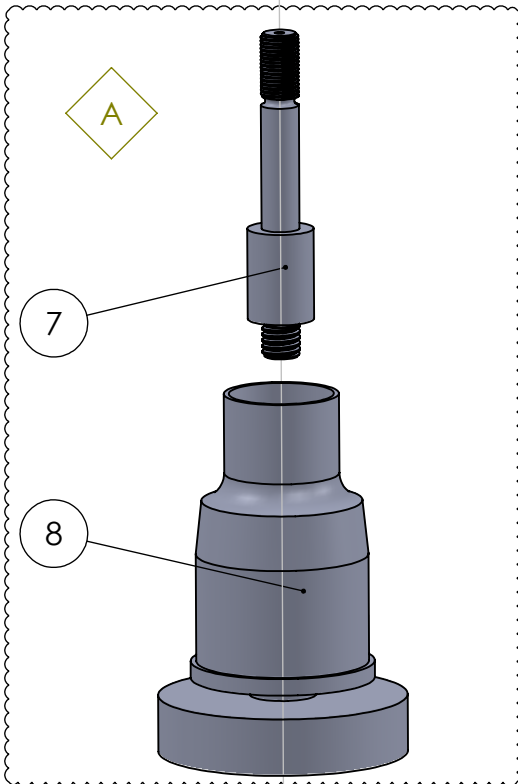

A-SVD-3

Continental NH3 Products

ITEM NO.	PART NUMBER	QTY.	Individually Available
Repair Kit	A-SVD-RK, * = Included		Yes
1	A-1135	1	Yes
2	SVD-7	1	Yes
3	SVD-8115 *	1	Yes
4	SVD-01-B	1	Yes
5	6005-5	1	Yes
6	6006-07	1	Yes
A	SVD-2	1	Yes
B	SVD-03	1	Yes
A - SVD-2			
7	SVD-6	1	Yes
8	SVD-2-B	1	Yes
B - SVD-03			
9	SVD-8	3	Yes
10	SVD-RING-3	1	No
11	SVD-8149 *	1	Yes
12	SVD-8150 *	1	Yes