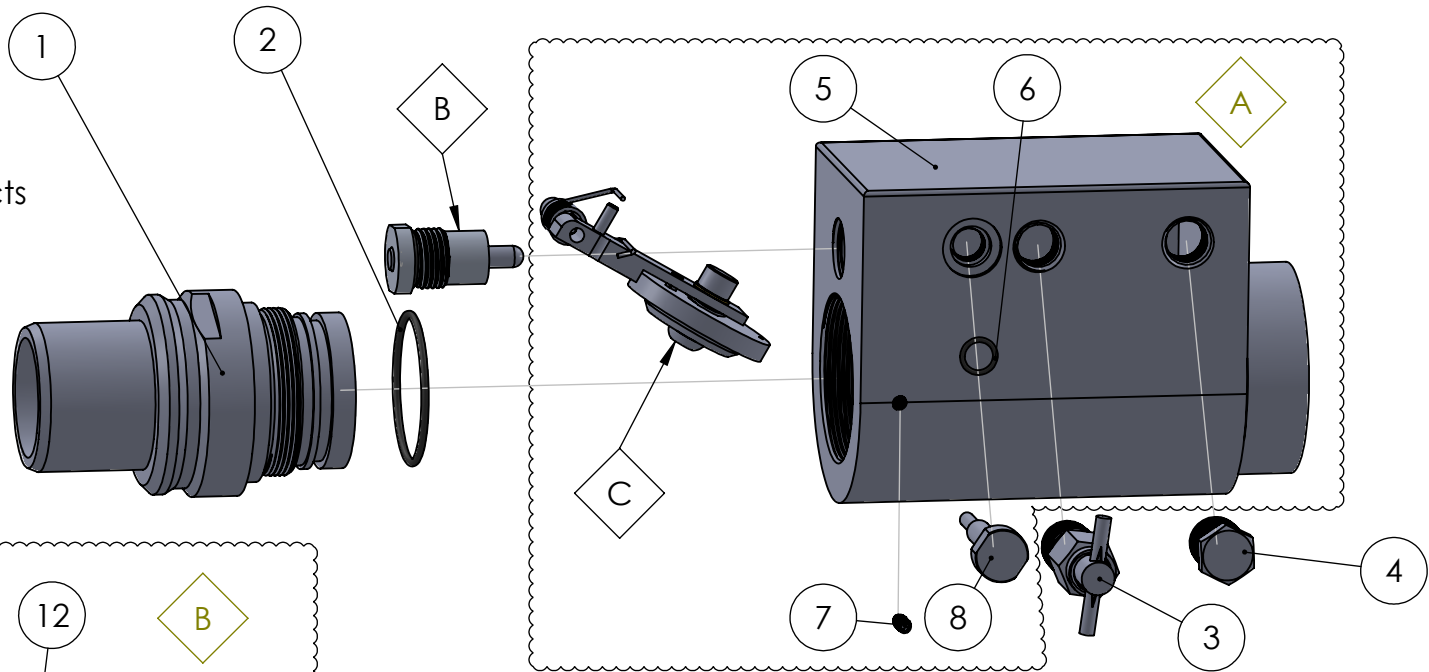

B-SWV-2-G

Continental NH3 Products

Note: Some Items in the Repair and Rebuild Kits are shown on B-SWV-1-G

ITEM NO.	PART NUMBER	QTY.	Individually Available
Repair Kit	A-SWV125150-RK, ° = Included		Yes
Rebuild Kit	A-SWV125150-RBK, * = Included		Yes
1	SWV-02	1	Yes
2	SWV-13 *	1	Yes
B	SUB-SWV-11	1	Yes
A	A-SWV-BODY - 01-XA-1.5	1	Yes
3	A-411	1	Yes
4	A-1135	1	Yes
A - A-SWV-BODY-01-XA-1.5			
5	SWV-BODY -01- XA-1.5	1	No
6	SWV-12	1	No
7	SWV-17	1	Yes
8	SWV-08	1	No
C	Swing Assembly	1	No

B - SUB-SWV-11			
9	SWV-28 *	1	No
10	SWV-11	1	No
11	SWV-33 *	1	No
12	SWV-10	1	No
13	SWV- LC038E05S *	1	No
14	SWV-11A *	1	No
15	SWV-HO43SS *	1	No
C - Swing Assembly			
16	SWV-05-XL	1	No
17	SWV-10-RH	1	No
18	SWV-09	1	No
19	SWV-34	1	Yes
20	JJ2L-2520-50	1	Yes
21	SWV-07 *	1	Yes
22	SWV-04	1	No
23	SWV - 351520140511	1	No
24	SWV-SH-37	1	No
25	SWV-15	1	No
26	01-94F	1	No