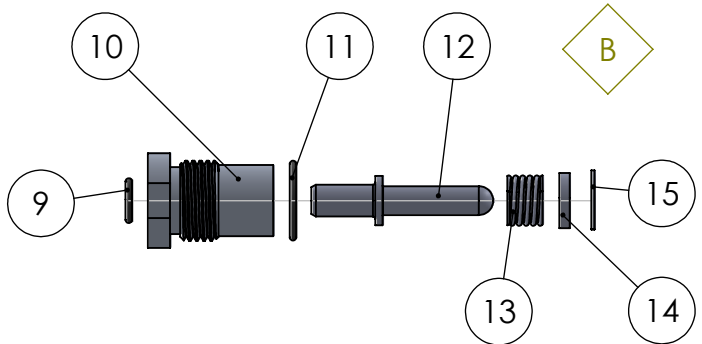

B-SWV-2-G

Continental NH3 Products

Note: Some Items in the Repair and Rebuild Kits are shown on B-SWV-1-G

ITEM NO.	PART NUMBER	QTY.	Individually Available
Repair Kit	A-SWV125150-RK, ° = Included		Yes
Rebuild Kit	A-SWV125150-RBK, * = Included		Yes
1	SWV-02	1	Yes
2	SWV-13 *	1	Yes
B	SUB-SWV-11	1	Yes
A	A-SWV-BODY - 01-XA-1.5	1	Yes
3	A-411	1	Yes
4	A-1135	1	Yes
A - A-SWV-BODY-01-XA-1.5			
5	SWV-BODY -01- XA-1.5	1	No
6	SWV-12	1	No
7	SWV-17	1	Yes
8	SWV-08	1	No
C	Swing Assembly	1	No

B - SUB-SWV-11			
9	SWV-28 *	1	No
10	SWV-11	1	No
11	SWV-33 *	1	No
12	SWV-10	1	No
13	SWV- LC038E05S *	1	No
14	SWV-11A *	1	No
15	SWV-HO43SS *	1	No
C - Swing Assembly			
16	SWV-05-XL	1	No
17	SWV-10-RH	1	No
18	SWV-09	1	No
19	SWV-34	1	Yes
20	JJ2L-2520-50	1	Yes
21	SWV-07 *	1	Yes
22	SWV-04	1	No
23	SWV - 351520140511	1	No
24	SWV-SH-37	1	No
25	SWV-15	1	No
26	01-94F	1	No