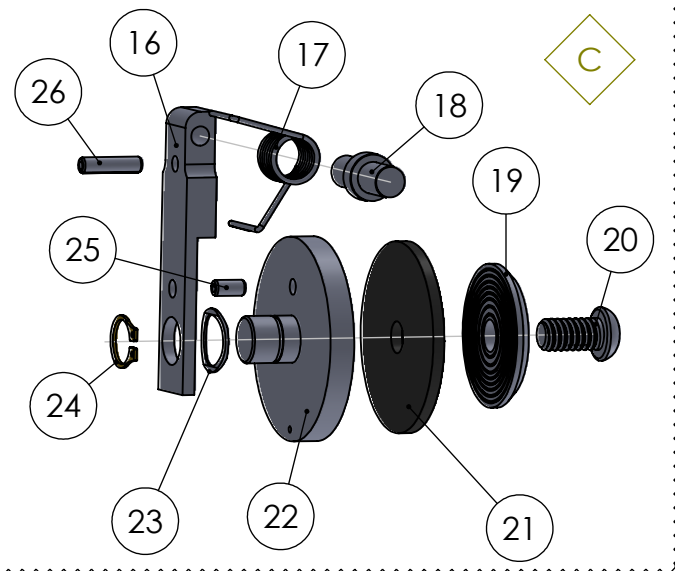

B-SWV-2-G

Continental NH3 Products

Note: Some Items in the Repair and Rebuild Kits are shown on B-SWV-1-G

ITEM NO.	PART NUMBER	QTY.	Individually Available
Repair Kit	A-SWV125150-RK, ° = Included		Yes
Rebuild Kit	A-SWV125150-RBK, * = Included		Yes
1	SWV-02	1	Yes
2	SWV-13 *	1	Yes
B	SUB-SWV-11	1	Yes
A	A-SWV-BODY - 01-XA-1.5	1	Yes
3	A-411	1	Yes
4	A-1135	1	Yes
A - A-SWV-BODY-01-XA-1.5			
5	SWV-BODY -01- XA-1.5	1	No
6	SWV-12	1	No
7	SWV-17	1	Yes
8	SWV-08	1	No
C	Swing Assembly	1	No

B - SUB-SWV-11			
9	SWV-28 *	1	No
10	SWV-11	1	No
11	SWV-33 *	1	No
12	SWV-10	1	No
13	SWV- LC038E05S *	1	No
14	SWV-11A *	1	No
15	SWV-HO43SS *	1	No
C - Swing Assembly			
16	SWV-05-XL	1	No
17	SWV-10-RH	1	No
18	SWV-09	1	No
19	SWV-34	1	Yes
20	JJ2L-2520-50	1	Yes
21	SWV-07 *	1	Yes
22	SWV-04	1	No
23	SWV - 351520140511	1	No
24	SWV-SH-37	1	No
25	SWV-15	1	No
26	01-94F	1	No